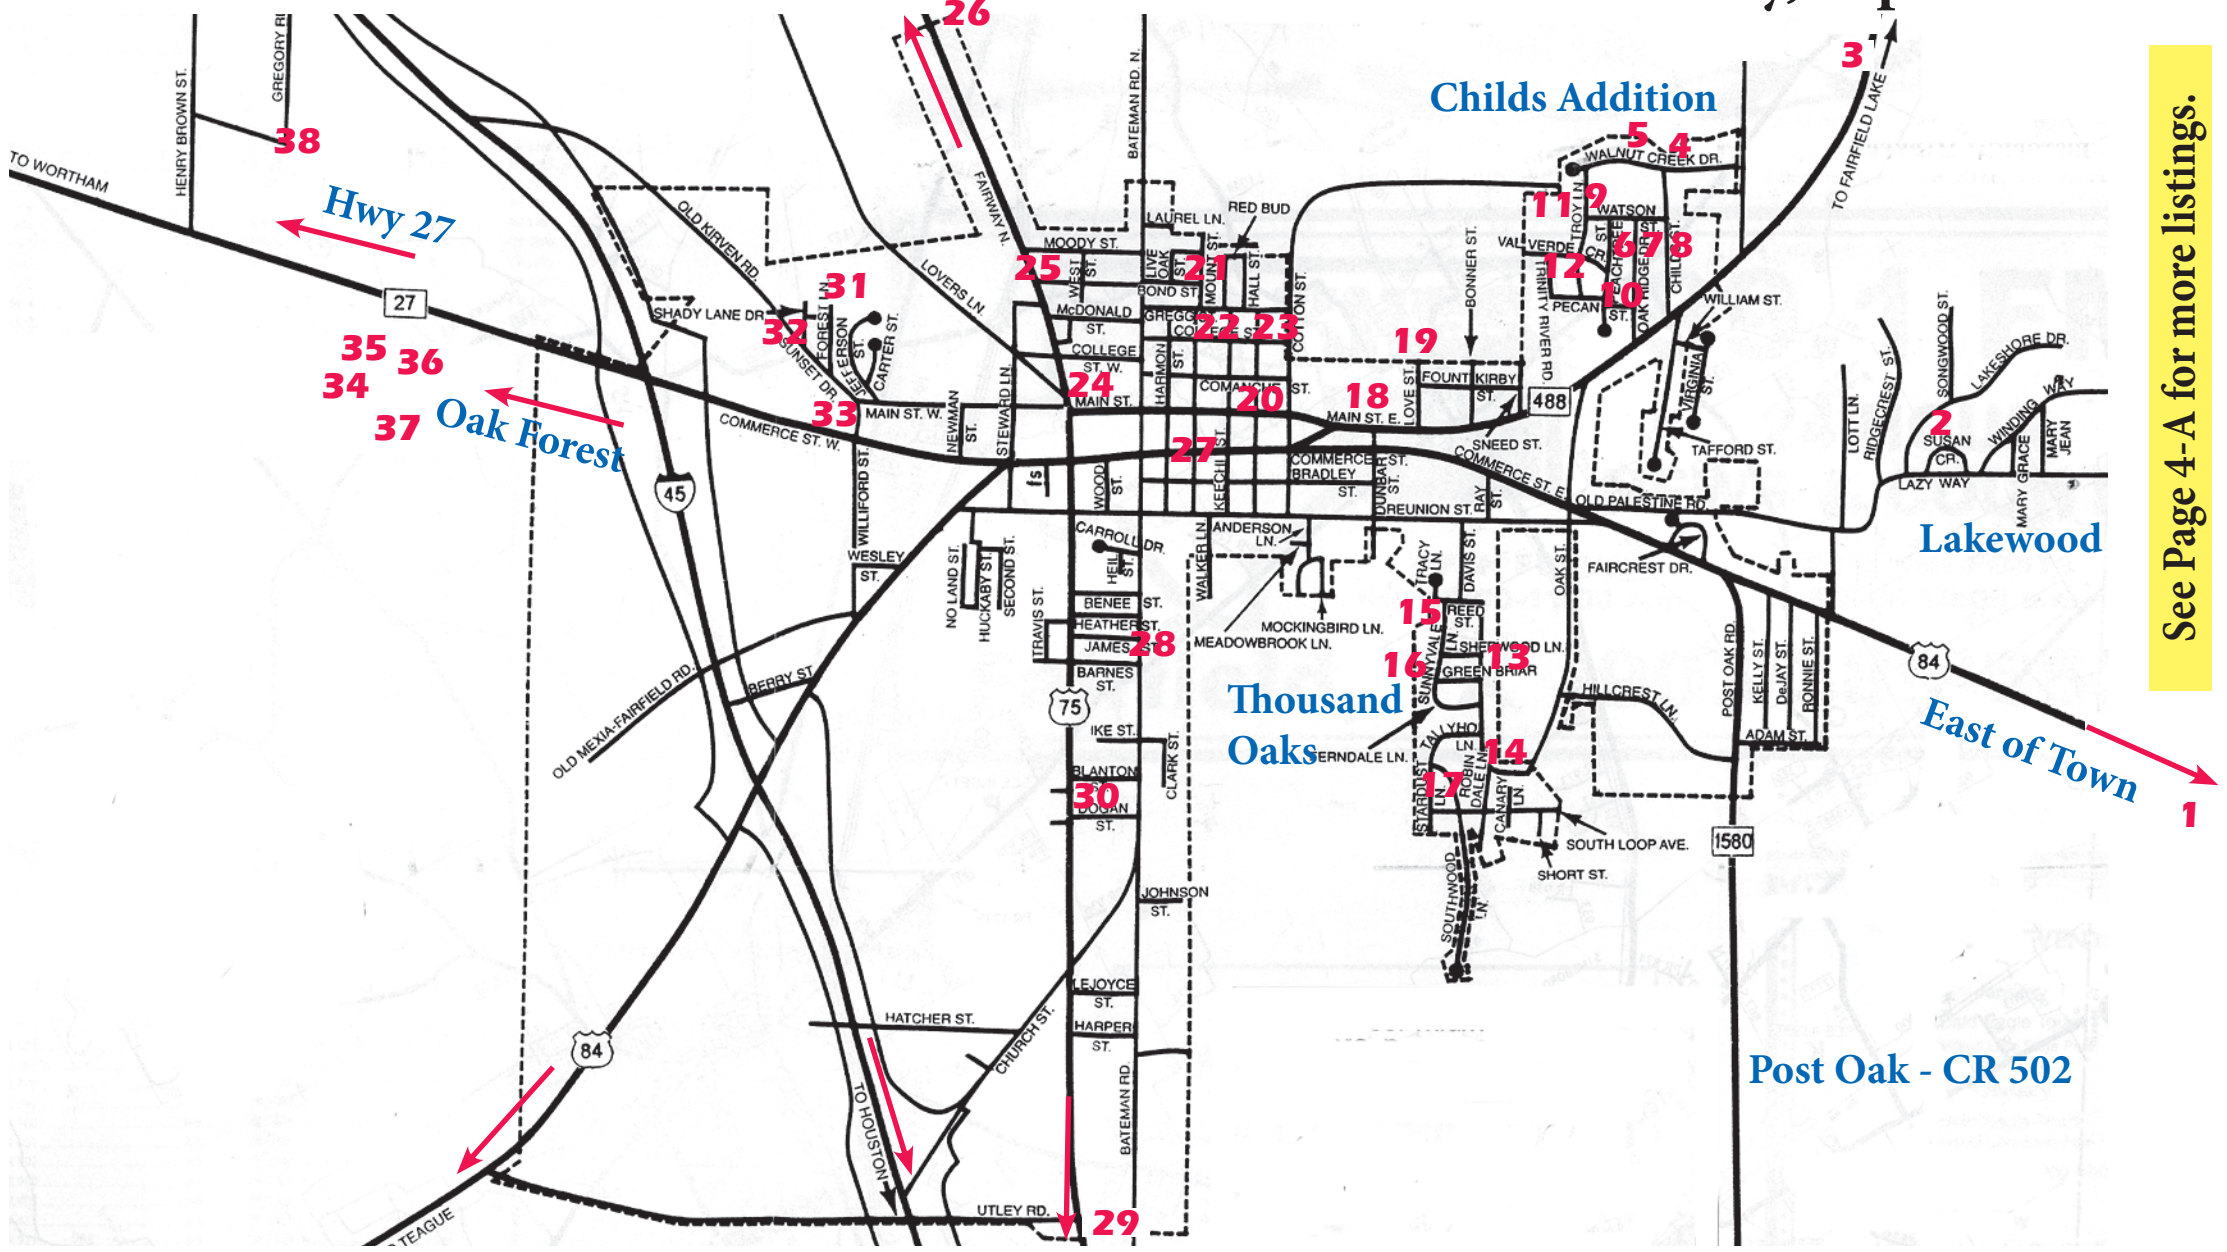

Fairfield Citywide Garage Sale

Saturday, September 9th

See Page 4-A for more listings.

1. 124 CR 540- 3miles east of Fairfield, turn left on 540 go 1 mile
2. 170 Lakeshore Dr – Lakewood Addition
3. 251 FM 488 – 488 about 2miles out on the right
4. 1008 Walnut Creek Dr. – Child’s Addition
5. 1004 Walnut Creek Dr. – Child’s Addition
6. 422 Oakridge Dr – Child’s Addition
7. 430 Oakridge Dr – Child’s Addition
8. 445 Oakridge Dr- Child’s Addition
9. 533 Peachtree St – Child’s Addition
10. 414 Peachtree St – Child’s Addition
11. 528 Troy Lane- Child’s Addition

12. 607 Val Verde Circle- Child’s Addition
13. 608 Robindale Lane- Thousand Oaks
14. 782 Robindale Lane- Thousand Oaks
15. 516 Sunnyvale Lane – Thousand Oaks
16. 627 Sunnyvale Lane- Thousand Oaks
17. 767 Stardust Lane – Thousand Oaks
18. 526 E Commerce St – Edward Jones Investments Parking Lot
19. 112 Love St- 488 east, 2nd street turn left
20. 406 E Main St – Behind Family Dollar and Dollar Tree
21. 124 W Gregg St – North on Harmon, located dead end of Harmon

- 1. 124 CR 540- 3miles east of Fairfield, turn left on 540 go 1 mile
- 2. 170 Lakeshore Dr – Lakewood Addition
- 3. 251 FM 488 – 488 about 2miles out on the right
- 4. 1008 Walnut Creek Dr. – Child’s Addition
- 5. 1004 Walnut Creek Dr. – Child’s Addition
- 6. 422 Oakridge Dr – Child’s Addition
- 7. 430 Oakridge Dr – Child’s Addition
- 8. 445 Oakridge Dr- Child’s Addition
- 9. 533 Peachtree St – Child’s Addition